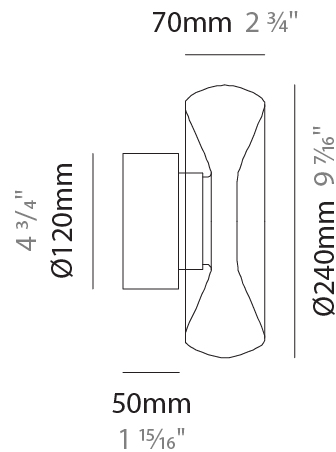

PROJECT	
TYPE	
SPECIFIER	
QUANTITY	
DATE	

FOLD SURFACE

D143002-

base number	Color Temperature	Finish Options	Finish Options

1. To build a product code in our configurator select the specify button on the base model # product page
2. To build a manual product code on this datasheet choose from the options listed below in blue font and add the suffix to the base model #

GENERAL

Series: Fold
Brand: Cangini & Tucci
Division: Design
Mounting Type: Surface
Mounting Location: Wall
Subcategory: Ambient

PHYSICAL

Shape: Abstract
Diameter (mm): 240
Diameter (in): 9 7/16
Height (mm): 240
Depth (mm): 120
Height (in): 9 7/16
Depth (in): 4 3/4
Light Distribution: Omnidirectional
Weight (kg): 1.135
Weight (lbs): 2.50
Fixture Finish: AMB / GRN / PNK / RUB / SKB / SMK / TOB / TRA
Holder Finish: CHR / BLK
Fixture Material: Glass / Metal
Cable Details: 1500mm Transparent Cable
Upon Request: Black Fabric Cable

ELECTRICAL

Lamp Type: LED
Input Wattage (W): 14
Total Output Wattage (W): 11.7
Dimming: Phase Dimming (120Vac Only)
Driver Included: Yes
Driver Location: Integrated
Driver Type: Constant Current - 120Vac
Driver Class: Class 2
Input Voltage (V): 120 - 277
Constant Current (MA): 350
Upon Request: 0-10Vdc dimming / Non-dimming 120-277Vac

LED

Color Temperature (°K): 2700 / 3000
Nominal Lumen (lm): 1615
CRI: >95 CRI

OPTICAL

RATINGS AND CERTIFICATIONS

Certified By: Certified for North American Standards
IP rating: IP20