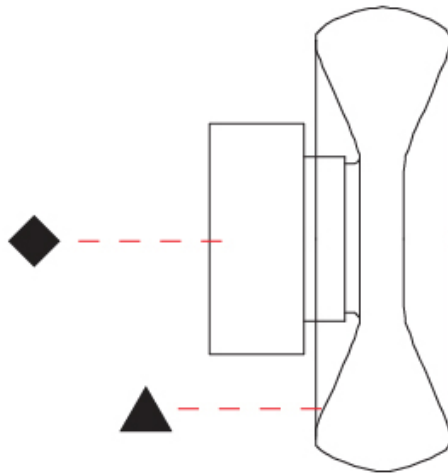

FOLD SURFACE

D143002-

PROJECT

TYPE

SPECIFIER

QUANTITY

DATE

D