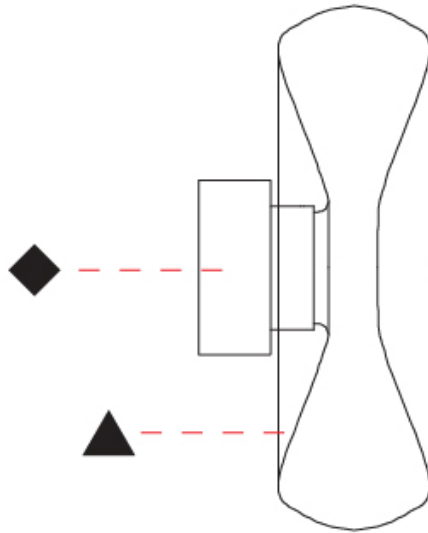

FOLD SURFACE

D143003-

PROJECT

TYPE

SPECIFIER

QUANTITY

DATE

D