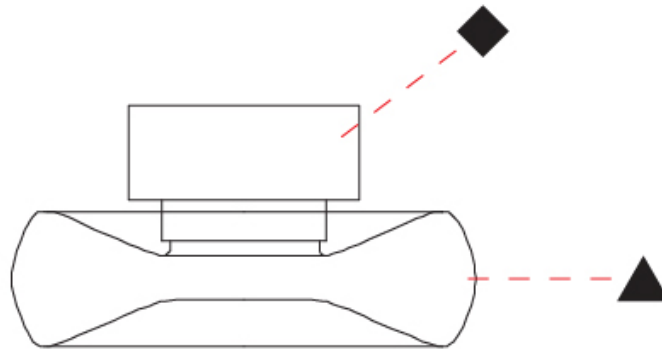

FOLD SURFACE

D142000-

PROJECT

TYPE

SPECIFIER

QUANTITY

DATE

D