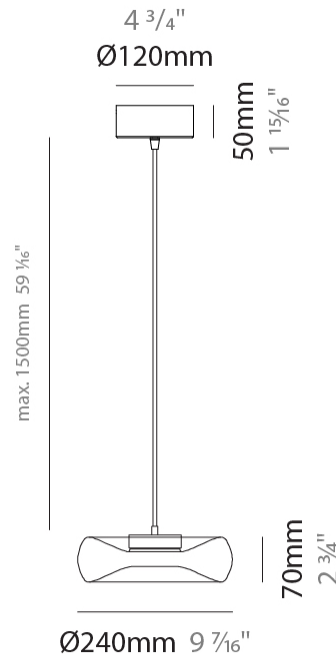

1. To build a product code in our configurator select the specify button on the base model # product page
2. To build a manual product code on this datasheet choose from the options listed below in blue font and add the suffix to the base model #

GENERAL

Series: Fold
Subseries: Fold Monopoint
Brand: Cangini & Tucci
Division: Design
Mounting Type: Suspension
Mounting Location: Ceiling
Subcategory: Ambient

PHYSICAL

Shape: Abstract
Diameter (mm): 240
Diameter (in): 9 ⁷/₁₆
Height (mm): 70
Height (in): 2 ³/₄
Max. Overall Height (mm): 1570
Max. Overall Height (in): 61 ¹³/₁₆
Light Distribution: Omnidirectional
Weight (kg): 1.235
Weight (lbs): 2.72
[Fixture Finish: AMB / GRN / PNK / RUB / SKB / SMK / TOB / TRA](#)
Holder Finish: CHR / BLK
Fixture Material: Glass / Metal
Cable Details: 1500mm Transparent Cable
Upon Request: Black Fabric Cable

ELECTRICAL

Lamp Type: LED
Input Wattage (W): 17.4
Dimming: Phase Dimming (120Vac Only)
Driver Included: Yes
Driver Location: Integrated
Driver Type: Constant Current - 120Vac
Driver Class: Class 2
Input Voltage (V): 120 - 277
Constant Current (MA): 500
Upon Request: 0-10Vdc dimming / Non-dimming 120-277Vac

LED

[Color Temperature (°K): 2700 / 3000](#)
Nominal Lumen (lm): 2370
CRI: >95 CRI

OPTICAL

RATINGS AND CERTIFICATIONS

Certified By: Certified for North American Standards
IP rating: IP20

PROJECT
TYPE
SPECIFIER
QUANTITY
DATE